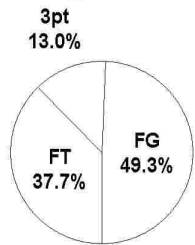

2005 AHSAA State Basketball Championships - TEAM SHOT CHART for the Sidney Lanier Lady Poets
Sidney Lanier Lady Poets vs. Davidson Warriors
DATE: 03/05/2005 TIME: 2:00 SITE: BJCC

Shot Summary	M/A	%	PTS
3Pt FG	3/6	50.0%	9
2Pt FG	17/40	42.5%	34
Layups - L	0/0	0.0%	0
Layups - R	0/0	0.0%	0
Dunks	0/0	0.0%	0
Putbacks	0/0	0.0%	0
Overall Shooting	20/46	43.5%	43
Free Throws	26/38	68.4%	26
Total Points			69

Scoring Distribution

Scoring Locations

By Period	FG	FGA	FG%	3Pt	3PA	3P%	FT	FTA	FT%	PTS	ORB	DRB	TR	PF	AST	TO	BS	ST	P/S
1st Period	5	12	41.7	2	3	66.7	0	2	0.00	12	3	6	9	3	3	7	1	4	0.92
2nd Period	6	15	40.0	0	0	0.00	5	10	50.0	17	6	5	11	5	3	1	0	4	0.85
3rd Period	7	11	63.6	1	2	50.0	6	6	100	21	1	4	5	9	3	2	0	2	1.50
4th Period	2	8	25.0	0	1	0.00	15	20	75.0	19	6	9	15	3	2	5	0	3	1.06
Game	20	46	43.5	3	6	50.0	26	38	68.4	69	16	24	40	20	11	15	1	13	1.06

Scoring Breakdown

Scoring Range